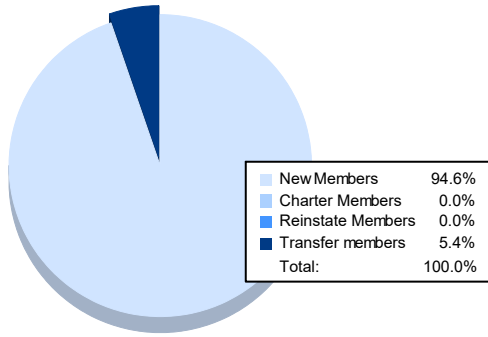

Year	New Clubs	Dropped Clubs	Gain/Loss Clubs	New Members	Charter Members	Reinstate Members	Transfer Members	Total Member Added	Total Members Dropped	Gain/Loss Members
2017-2018	0	1	-1	67	0	1	3	71	89	-18
2018-2019	0	5	-5	44	0	4	4	52	101	-49
2019-2020	0	0	0	37	0	9	1	47	55	-8
2020-2021	0	0	0	17	0	4	4	25	73	-48
2021-2022	0	3	-3	35	0	0	2	37	106	-69
<b>Average</b>	<b>0</b>	<b>2</b>	<b>-2</b>	<b>40</b>	<b>0</b>	<b>4</b>	<b>3</b>	<b>46</b>	<b>85</b>	<b>-38</b>

### Membership Composition June 2022 Cumulative