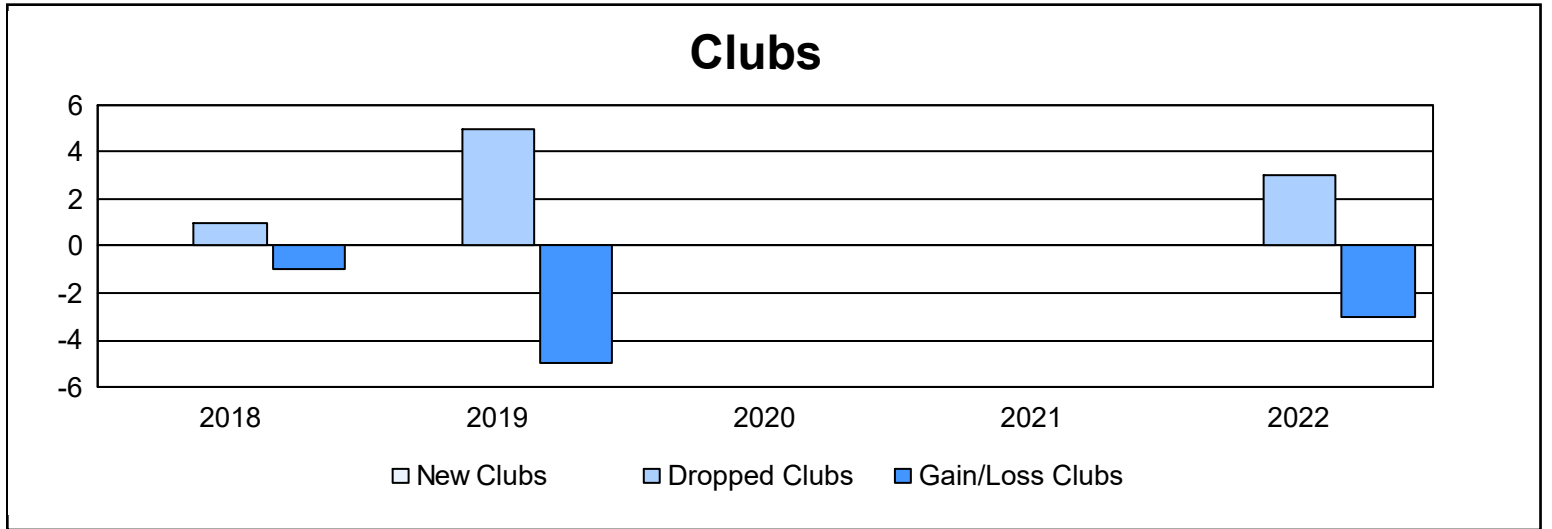

Year	New Clubs	Dropped Clubs	Gain/Loss Clubs	New Members	Charter Members	Reinstate Members	Transfer Members	Total Member Added	Total Members Dropped	Gain/Loss Members
2017-2018	0	1	-1	67	0	1	3	71	89	-18
2018-2019	0	5	-5	44	0	4	4	52	101	-49
2019-2020	0	0	0	37	0	9	1	47	55	-8
2020-2021	0	0	0	17	0	4	4	25	73	-48
2021-2022	0	3	-3	35	0	0	2	37	106	-69
<b>Average</b>	<b>0</b>	<b>2</b>	<b>-2</b>	<b>40</b>	<b>0</b>	<b>4</b>	<b>3</b>	<b>46</b>	<b>85</b>	<b>-38</b>

### Membership Composition June 2022 Cumulative