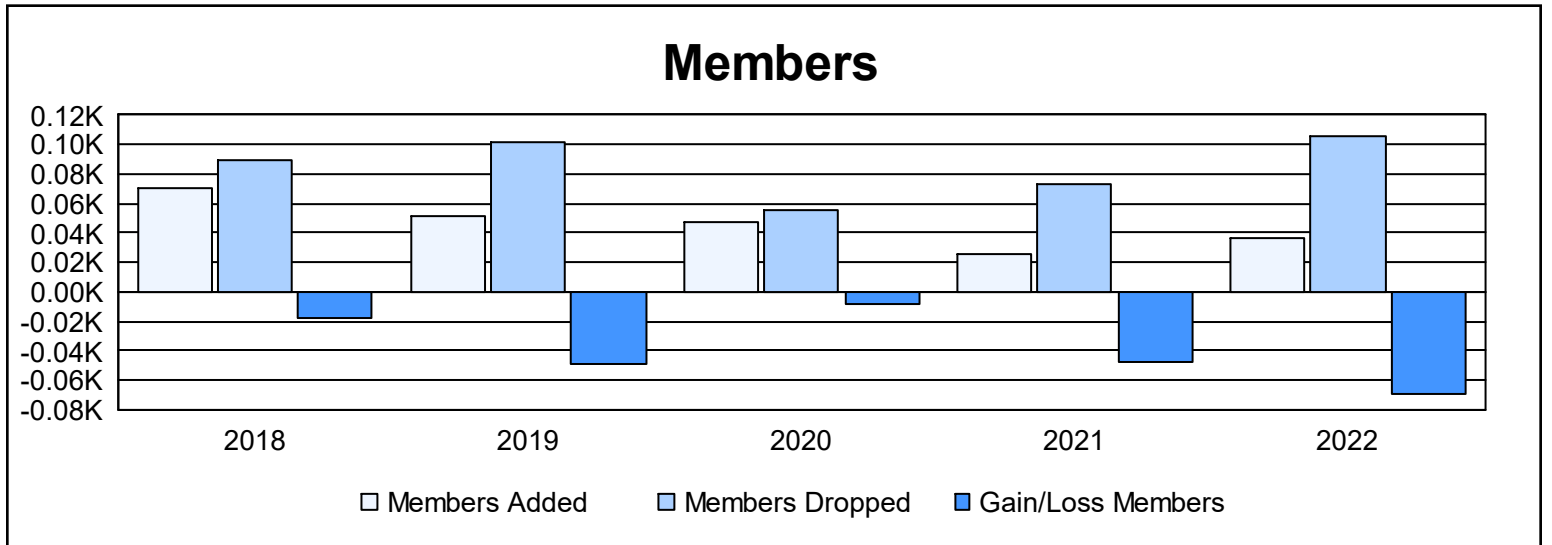

Year	New Clubs	Dropped Clubs	Gain/Loss Clubs	New Members	Charter Members	Reinstate Members	Transfer Members	Total Member Added	Total Members Dropped	Gain/Loss Members
2017-2018	0	1	-1	67	0	1	3	71	89	-18
2018-2019	0	5	-5	44	0	4	4	52	101	-49
2019-2020	0	0	0	37	0	9	1	47	55	-8
2020-2021	0	0	0	17	0	4	4	25	73	-48
2021-2022	0	3	-3	35	0	0	2	37	106	-69
<b>Average</b>	<b>0</b>	<b>2</b>	<b>-2</b>	<b>40</b>	<b>0</b>	<b>4</b>	<b>3</b>	<b>46</b>	<b>85</b>	<b>-38</b>

### Membership Composition June 2022 Cumulative